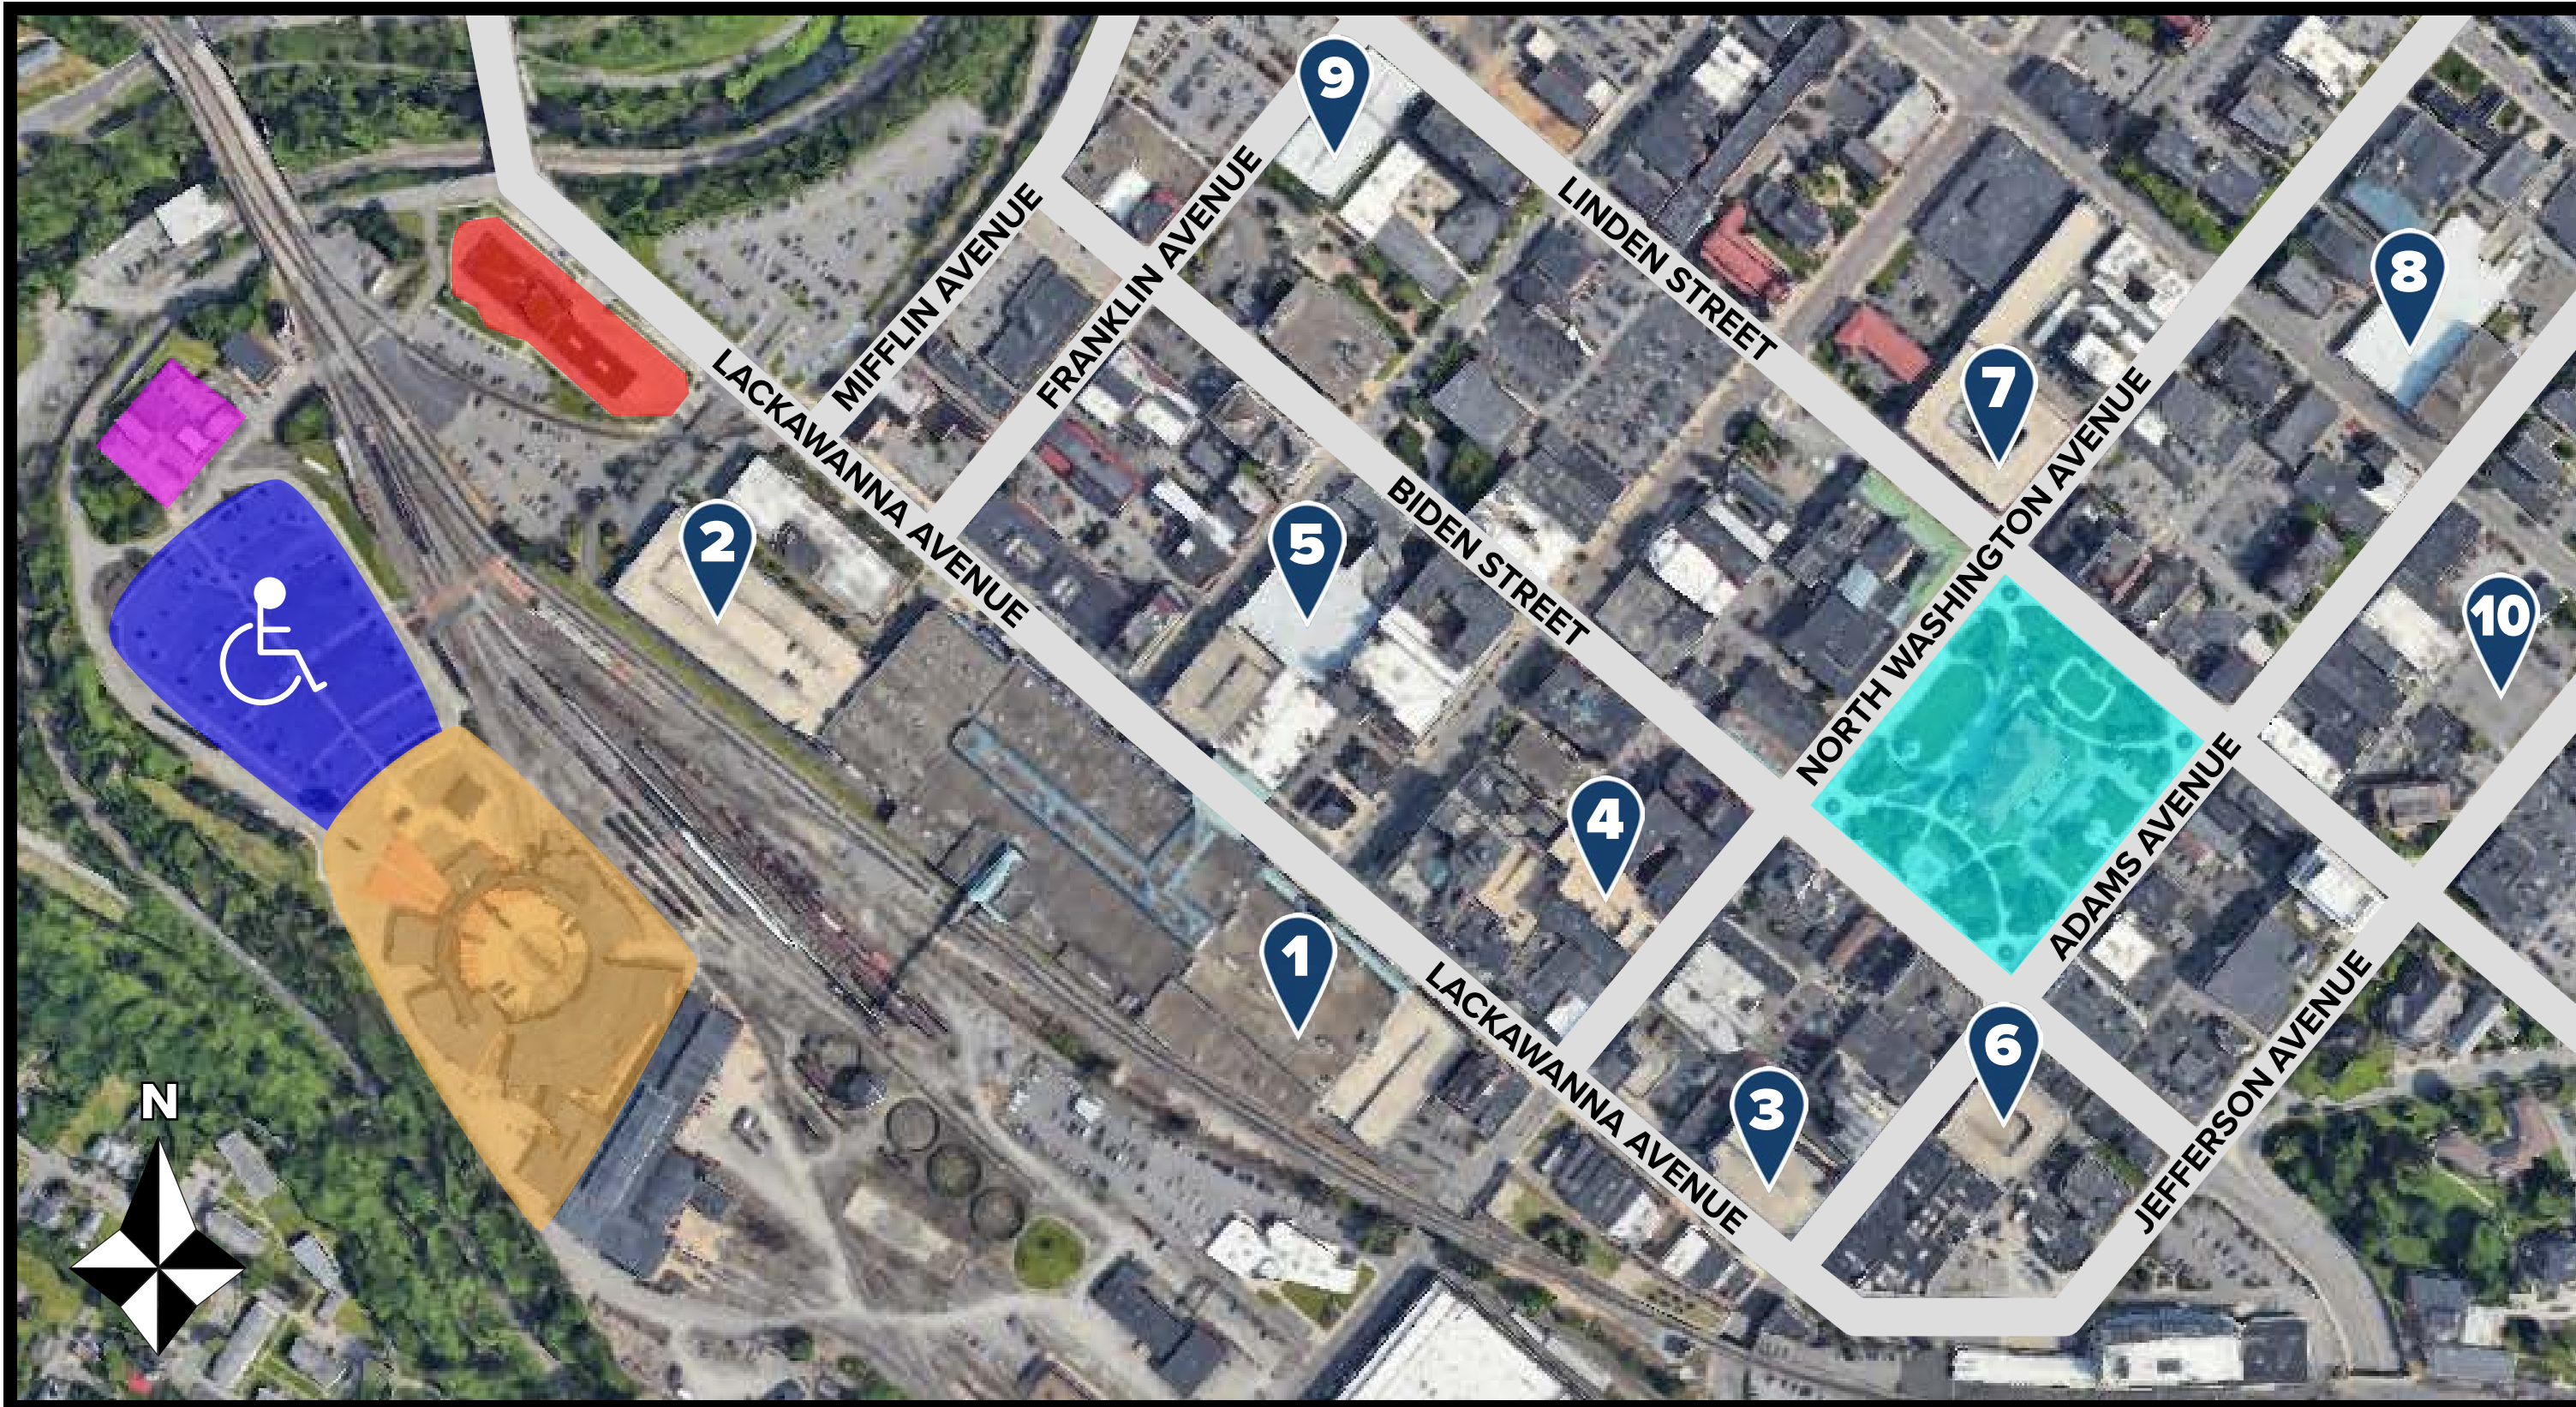

1201 Luzerne St.

C. PNC Field

235 Montage Mountain Rd.

Drop-off for both shuttles will be at the corner of Lackawanna and Mifflin Avenues.

Shuttle pick-up for the return to Scranton and West Scranton parking areas is at 126 Franklin Ave.

Shuttle pick-up for the return to PNC Field is planned in front of the Marketplace at Steamtown, 300 Lackawanna Ave.

Public Transportation

Public transportation will be available from COLTS and LCTA. Riders using buses that are not part of the courtesy shuttle loop must pay standard fares. COLTS buses are cash-only, with \$1.75 fares for a one-way trip or day passes for \$4. Buses are ADA accessible.

No other vehicles will be allowed past the park entrance gate on Cliff Street. The route from the parking area to the Big Boy No. 4014 and No. 4012 viewing areas and throughout the park's museum facilities are accessible for wheelchairs.

Map courtesy City of Scranton

Steamtown National Historic Site

Accessible Parking

Electric City Trolley Museum

Lackawanna County Courthouse Square

Lackawanna Transit Center